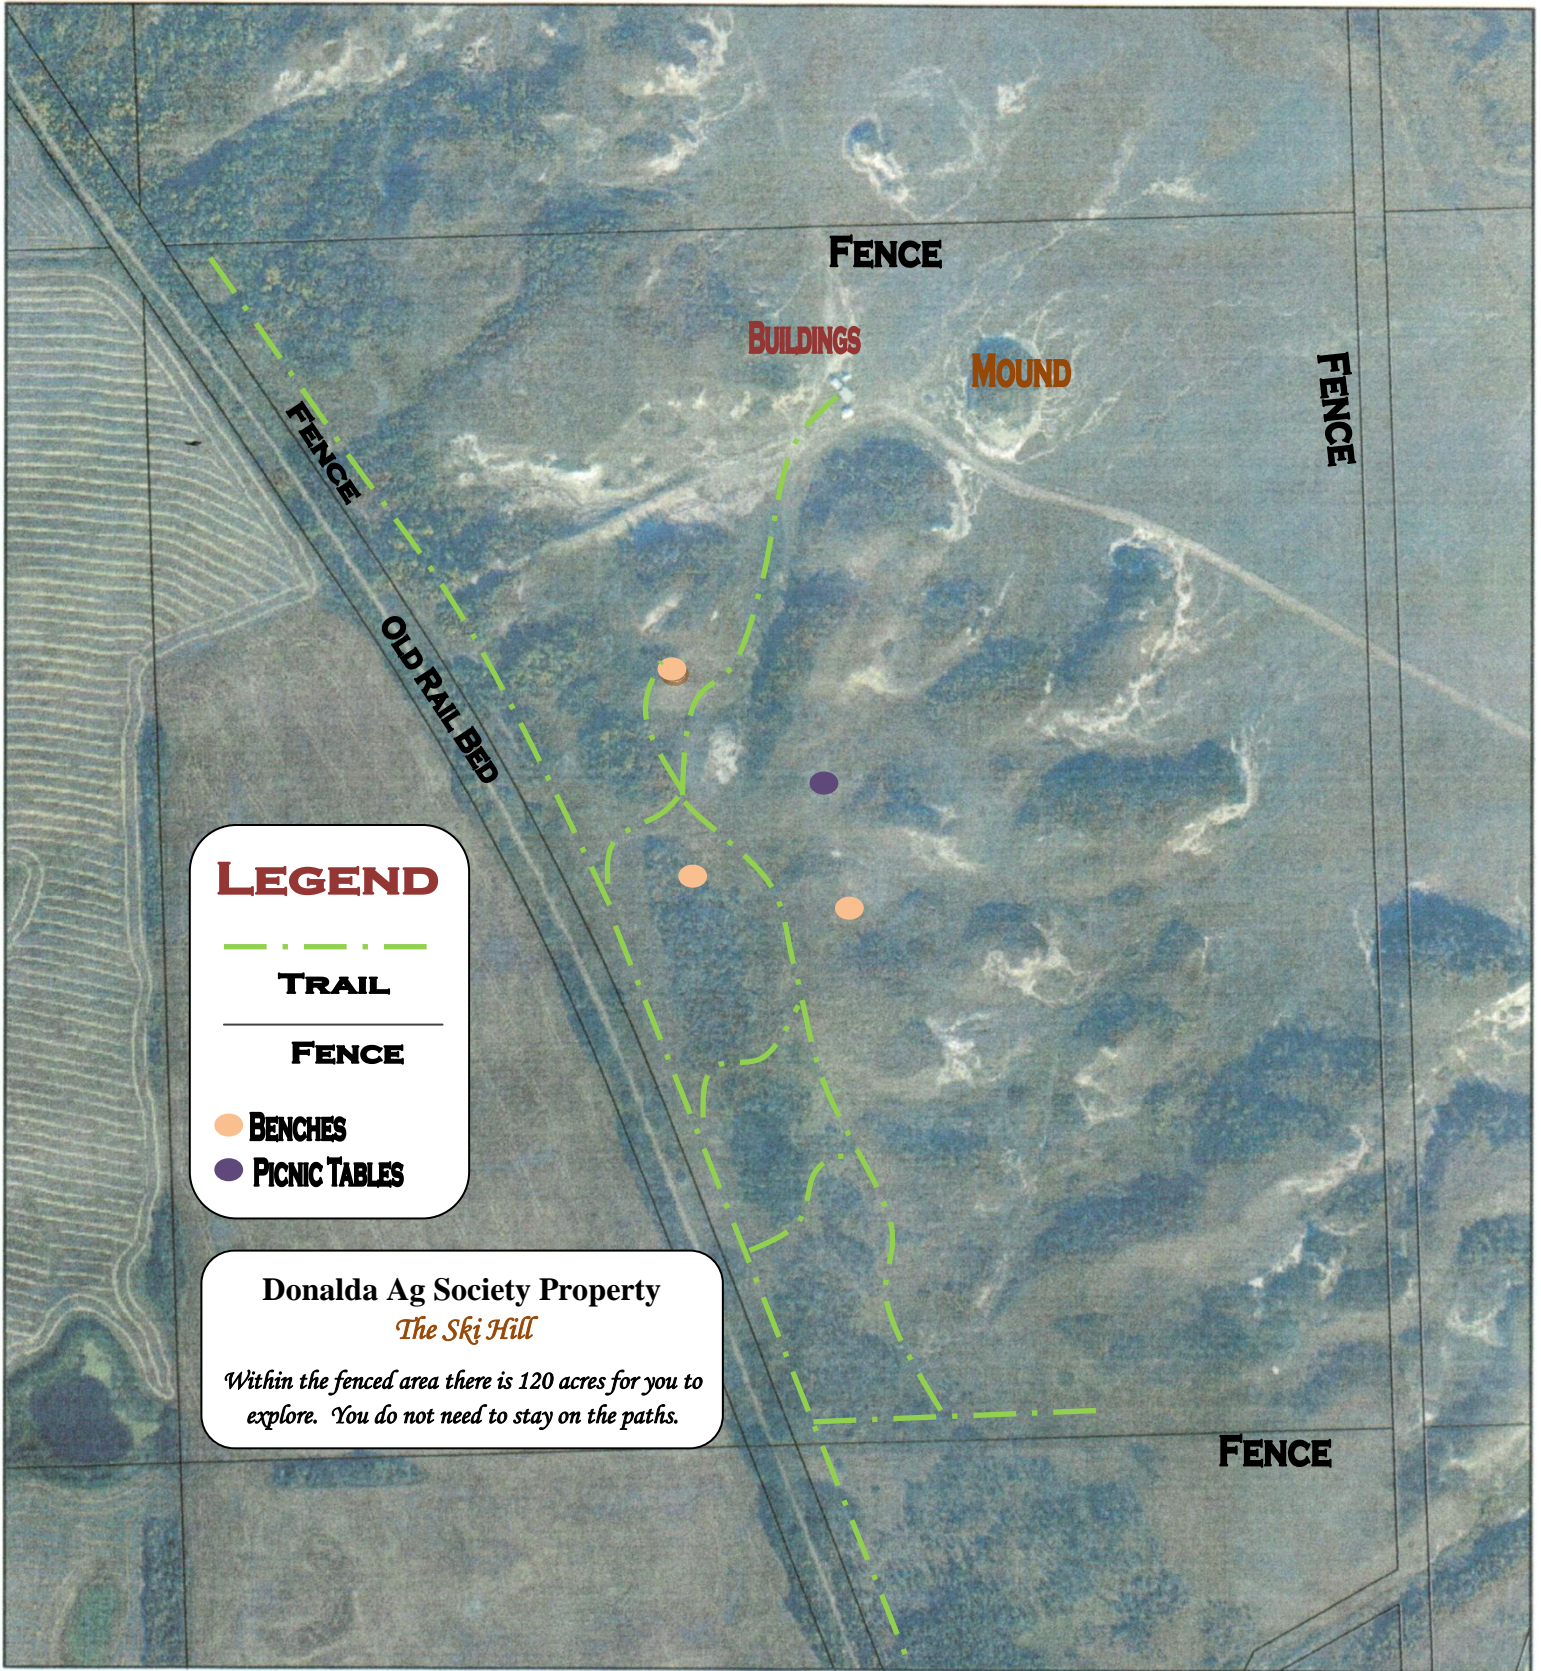

Explore Willow Canyon Trail Map

Page 2

LEGEND

- TRAIL
- FENCE
- BENCHES
- PICNIC TABLES

Donalda Ag Society Property
The Ski Hill

Within the fenced area there is 120 acres for you to explore. You do not need to stay on the paths.